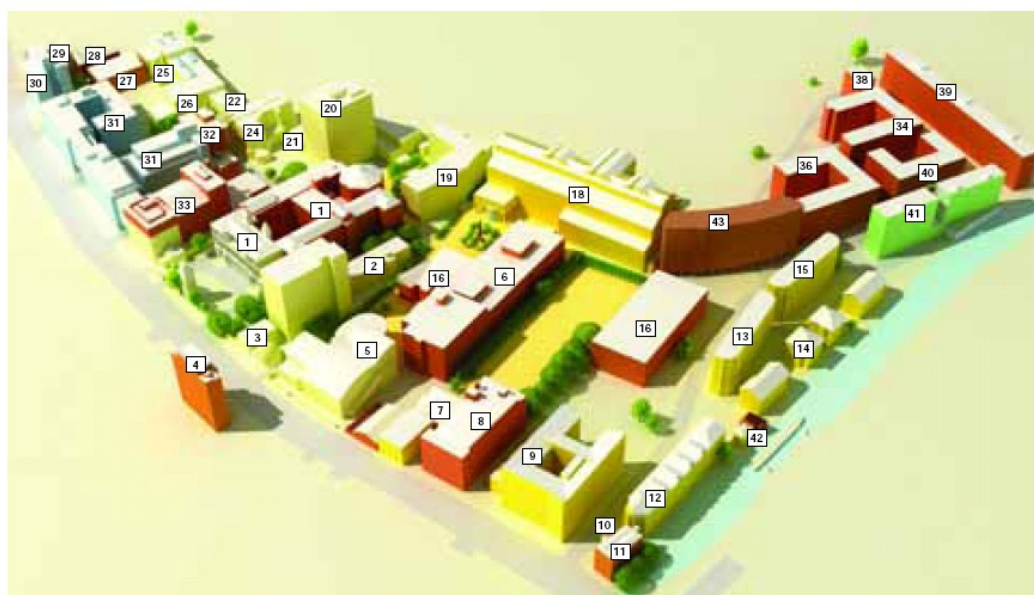

Mile end Campus map

<http://138.37.35.76/sbc2008/wp-content/uploads/2008/04/me_map.pdf>

Campus Maps Mile End Campus

1 Main reception/enquiries

Campus services and facilities

- 5 Bank and travel agency
- 18 Bar Med (Francis Bancroft Building)
- 5 Catering Building (Level 1, Gallery, Cafe Amici)
- 10 East Gate
- 7 Maintenance
- 33 People's Palace, Great Hall
- 1 Security Lodge
- 3 St Benet's Chaplaincy
- 1 The Octagon
- 36 Village Shop
- 43 Restaurant (Richard Feilden House)

College administration: Queens' Building

- 1 College administration: Queens' Building (Principal's Office, Human Resources, Corporate Affairs, Finance)
- 1 Admissions Office
- 1 Cashier
- 1 Computer Services
- 1 Registry
- 1 Residences Office

Learning resources

- 21 Audio Visual Services
- 27 Informatics Teaching Laboratory (ITL)
- 16 Learning Resource Centre
- 6 Library

Lecture theatres

- 19 Drapers' Lecture Theatre (Geography Building)
- 18 Mason Lecture Theatre (Francis Bancroft Building)
- 33 Skeel Lecture Theatre (People's Palace)

Schools, departments and research centres

- 11 Arts Research Centre
- 24 Biological Sciences
- 18 Business Management (Francis Bancroft Building)
- 20 Chemistry
- 16 Chemistry (Walter Besant Building)
- 25 Computer Science
- 8 Department of Law
- 1 Economics
- 32 Engineering Annexe, IRC in Biomedical Materials
- 31 Engineering: Aerospace, Mechanical, Medical
- 31 Electronic Engineering
- 9 Faculty of Arts
- 42 Graduate Centre for Humanities and Social Science (Lockkeeper's Cottage)
- 31 Materials
- 16 Materials (Walter Besant Building)
- 19 Geography
- 30 Mathematical Sciences
- 2 Physics

is located at the Charterhouse Square/West Smithfield Campus. Please see location map.

Student residences and Student Village

- 1 Residences Office
- 28 Albert Stern House
- 14 Chapman House
- 14 Chesney House
- 12 Hatton House
- 29 Ifor Evans Place
- 4 Lindop House
- 14 Lodge House
- 13 Maynard House
- 14 Selincourt House
- 15 Varey House

Westfield Student Village

1. 36 Beaumont Court
   - 40 Creed Court
   - 41 France Court
   - 38 Lynden Court
   - 37 Maurice Court
   - 39 Pooley House
   - 43 Richard Feilden House
2. Stock Court is located in Globe Road near the corner of Mile End Road next to Stepney Green Tube Station.

Student support

- 19 Advice and Counselling
- 19 Health Centre
- 22 Nursery
- 26 Students' Union
- 43 Students' Union offices