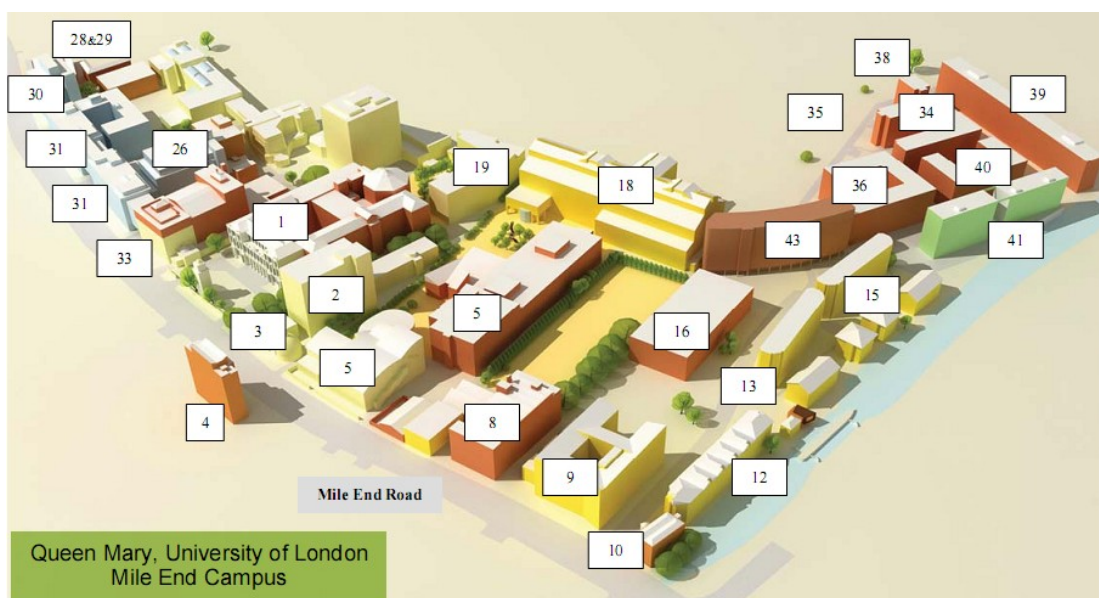

The location of People's Palace is marked on the above map and the Skeel lecture theatre is located inside the People's Palace. A complete campus map below shows more clearly where Skeel lecture theatre and People's Palace are (Key 33). To gain access to Skeel lecture theatre and People's Palace, there is an entrance on the east side of the building (33). The Queen's Building (Key 1) can be also used as a landmark when looking for People's Palace.

#### Westfield Student Village

- 36 Beaumont Court
  - 40 Creed Court
  - 41 France Court
  - 38 Lynden Court
  - 37 Maurice Court
  - 39 Pooley House
  - 43 Richard Feilden House
- Stock Court is located in Globe Road near the corner of Mile End Road next to Stepney Green Tube Station.